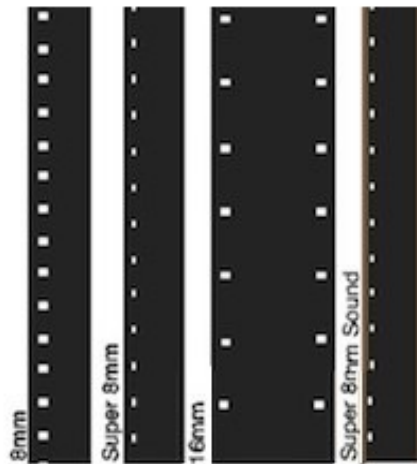

# Know your movie film

**We do not capture sound from any film reels**

Convert your 8mm and Super 8 movies to long-lasting DVD's or digital files!

**No longer offer  
10" reel transfers**

Common reel sizes

Average Running Times

	8mm	Super 8mm
50 foot	3 min	2.5 min
200 foot	11 min	10 min
300 foot	16.5 min	15 min
400 foot	22 min	20 min

We transfer 8mm, Super 8mm and Super 8mm Sound film

**Formats converted to: .MP4 .AVI .MOV**

<p>Regular 8mm</p>   <p>No sound</p> <p>Regular 8 sprocket holes are bigger and further apart (compared to Super 8)</p>	<p>Super 8mm</p>   <p>No sound</p> <p>With Sound</p> <p>Thin copper sound strip</p>
-----------------------------------------------------------------------------------------------------------------------------------------------------------------------------------------------------------------------------------------------------------------------------------------------	-------------------------------------------------------------------------------------------------------------------------------------------------------------------------------------------------------------------------------------------------------------

**Pricing:**

- 3" reels (50') = \$14.50 per reel
- 5" reels (200') = \$58.00 per reel
- 7" reels (400') = \$116.00 per reel

**We offer volume discounts**

**Background music can be added**

**We do not capture sound from any film reels**