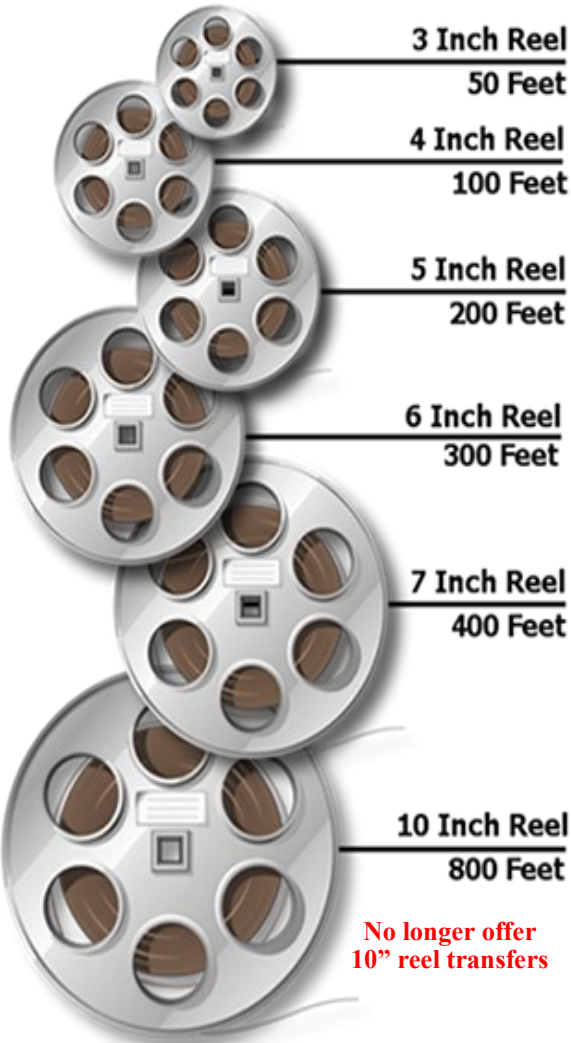

# Know your movie film

**We do not capture sound from any film reels**

Convert your 8mm and Super 8 movies to long-lasting DVD's or digital files!

**No longer offer  
10" reel transfers**

Common reel sizes

Average Running Times

	8mm	Super 8mm
50 foot	3 min	2.5 min
200 foot	11 min	10 min
300 foot	16.5 min	15 min
400 foot	22 min	20 min

We transfer 8mm, Super 8mm and Super 8mm Sound film

**Formats converted to: .MP4 .AVI .MOV**

<p>Regular 8mm</p>   <p>No sound</p> <p>Regular 8 sprocket holes are bigger and further apart (compared to Super 8)</p>	<p>Super 8mm</p>   <p>No sound</p> <p>With Sound</p> <p>Thin copper sound strip</p>
-----------------------------------------------------------------------------------------------------------------------------------------------------------------------------------------------------------------------------------------------------------------------------------------------	-------------------------------------------------------------------------------------------------------------------------------------------------------------------------------------------------------------------------------------------------------------

**Pricing:**

- 3" reels (50') = \$14.50 per reel
- 5" reels (200') = \$58.00 per reel
- 7" reels (400') = \$116.00 per reel

**We offer volume discounts**

**Background music can be added**

**We do not capture sound from any film reels**